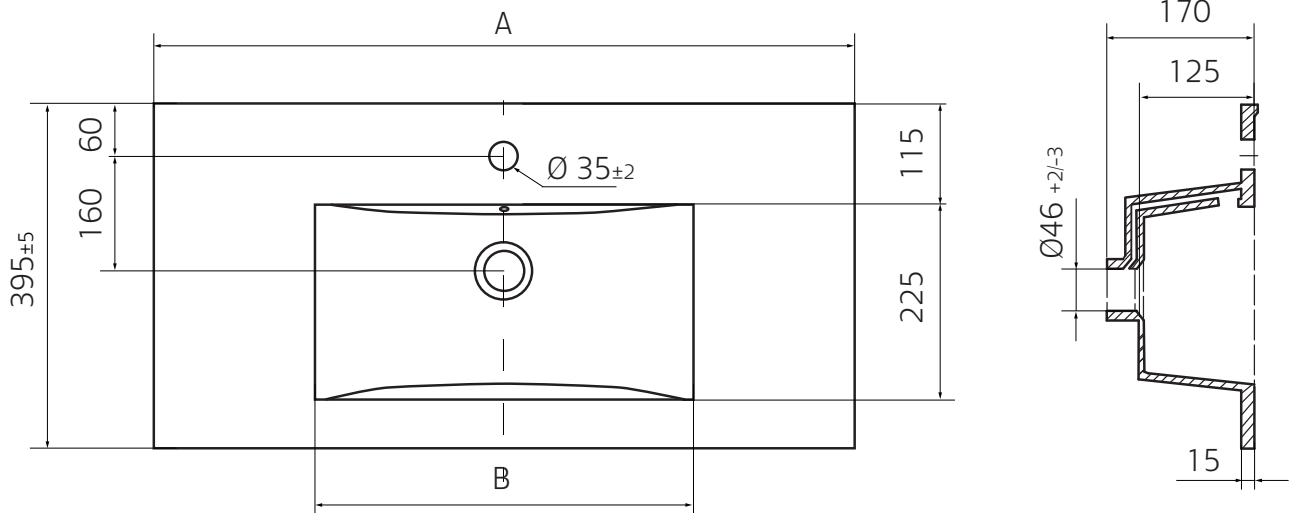

Hafa®

Art no: 1273208, 1273183

	A	B
600	610 ±6	440
800	810 ±6	440

[mm] general tolerance: ± 5