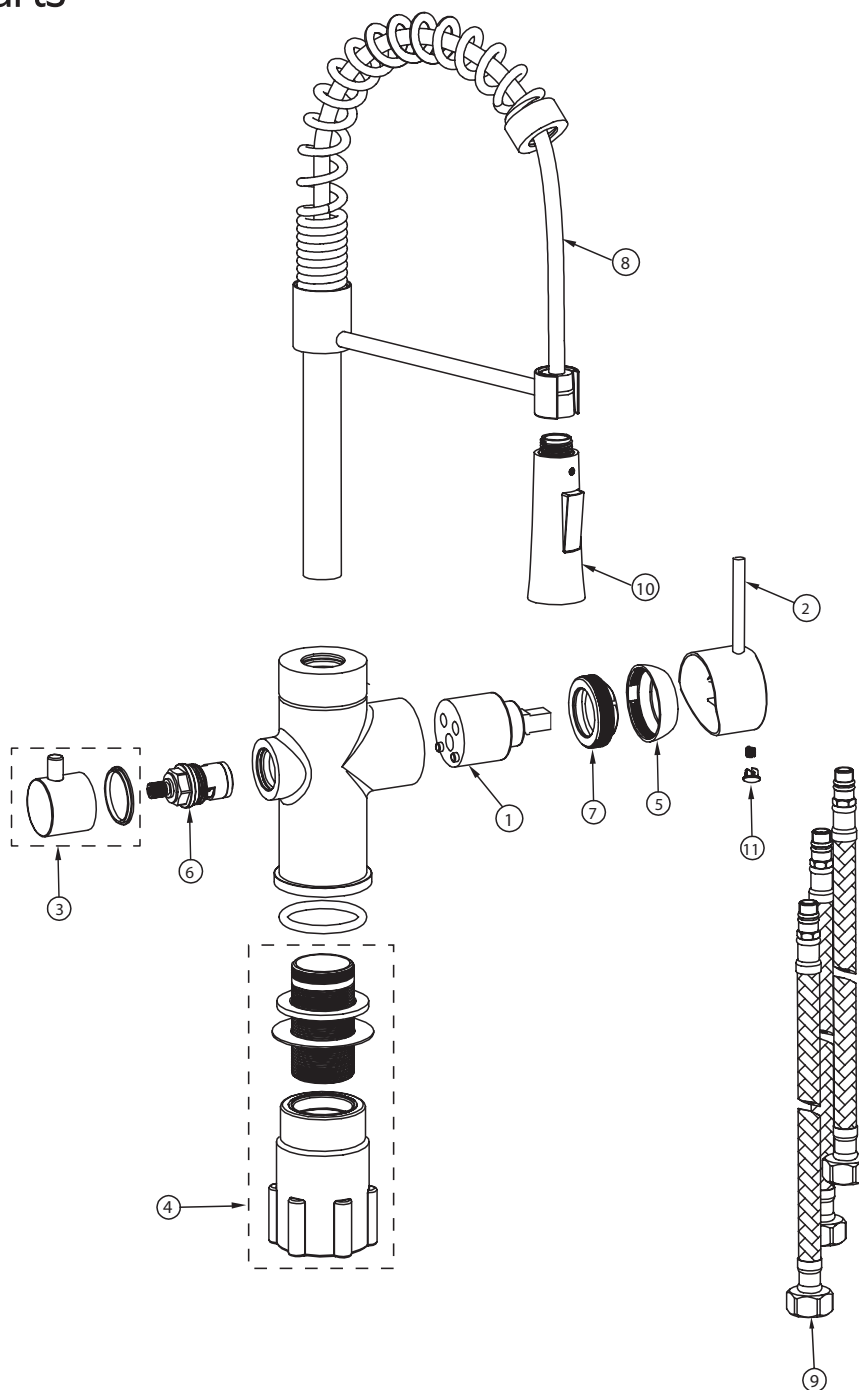

Hafa® Dine

Art: 1382020, 1382021, 1382022

Spare Parts

Hafa
Svarvaregatan 5, Box 525
SE-301 80 Halmstad
SWEDEN

Garanti/Warranty.
Service, resevdelar/spare-parts
Sweden: Tel: +46 (0)35 15 44 75
Norway: Tel: +47 69 31 02 30
Finland: Puh: 0207 43 50 00

www.hafa.se
www.hafa.dk
www.hafabad.no
www.hafa.se
www.hafabathroom.ru
www.hafa.eu

E-mail:
service@hafa.se
service@hafabad.no