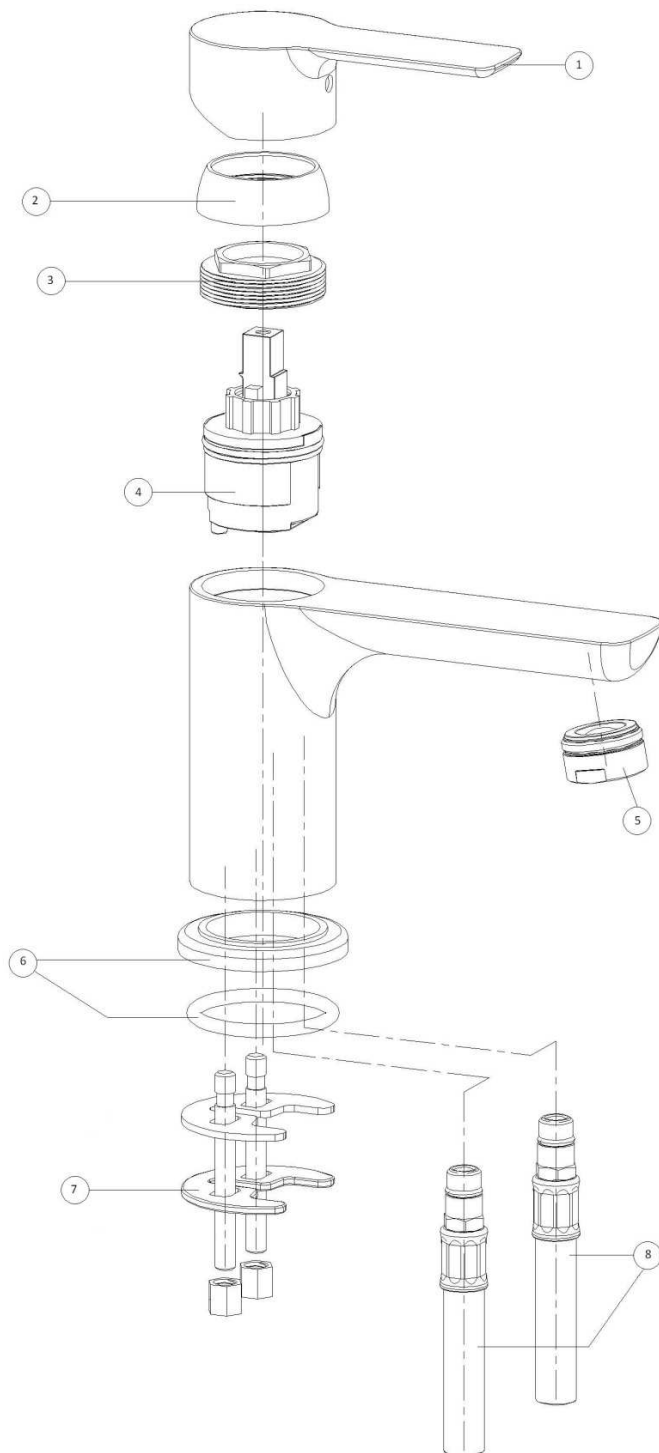

Hafa® Thin/Thin Sans

Art: 1381015, 1381115

Spare Parts

Hafa®

Hafa
Svarvaregatan 5, Box 525
SE-301 80 Halmstad
SWEDEN

Garanti/Warranty.
Service, resevdelar/spare-parts
Sweden: Tel: +46 (0)35 15 44 75
Norway: Tel: +47 69 31 02 30
Finland: Puh: 0207 43 50 00

www.hafa.se
www.hafa.dk
www.hafabad.no
www.hafa.se
www.hafabathroom.ru
www.hafa.eu

E-mail:
service@hafa.se
service@hafabad.no