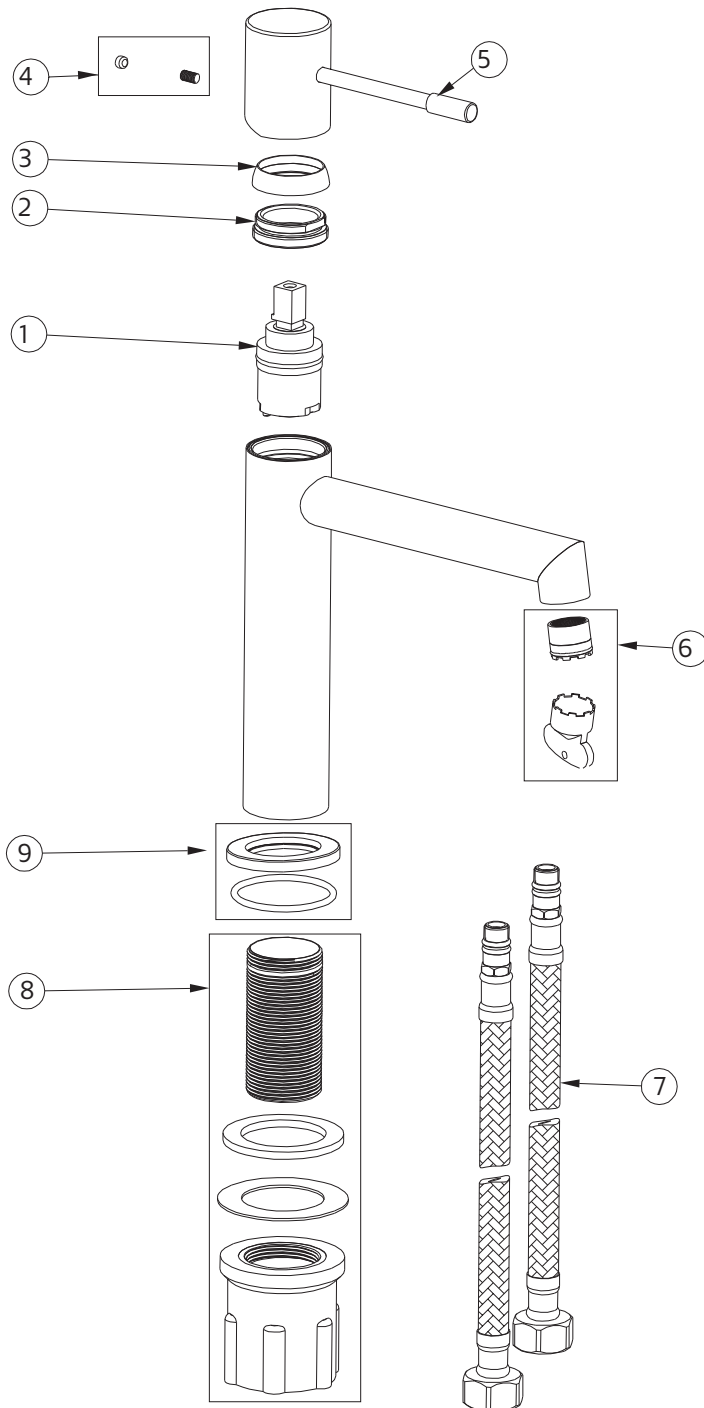

Hafa® SHAPE

Art: 1381278, 1381279, 1381280, 1381281

Spare Parts

Hafa®

Hafa
Svarvaregatan 5, Box 525
SE-301 80 Halmstad
SWEDEN

Garanti/Warranty.
Service, resevdelar/spare-parts
Sweden: Tel: +46 (0)35 15 44 75
Norway: Tel: +47 69 31 02 30
Finland: Puh: 0207 43 50 00

www.hafa.se
www.hafa.dk
www.hafabad.no
www.hafa.se
www.hafabathroom.ru
www.hafa.eu

E-mail:
service@hafa.se
service@hafabad.no