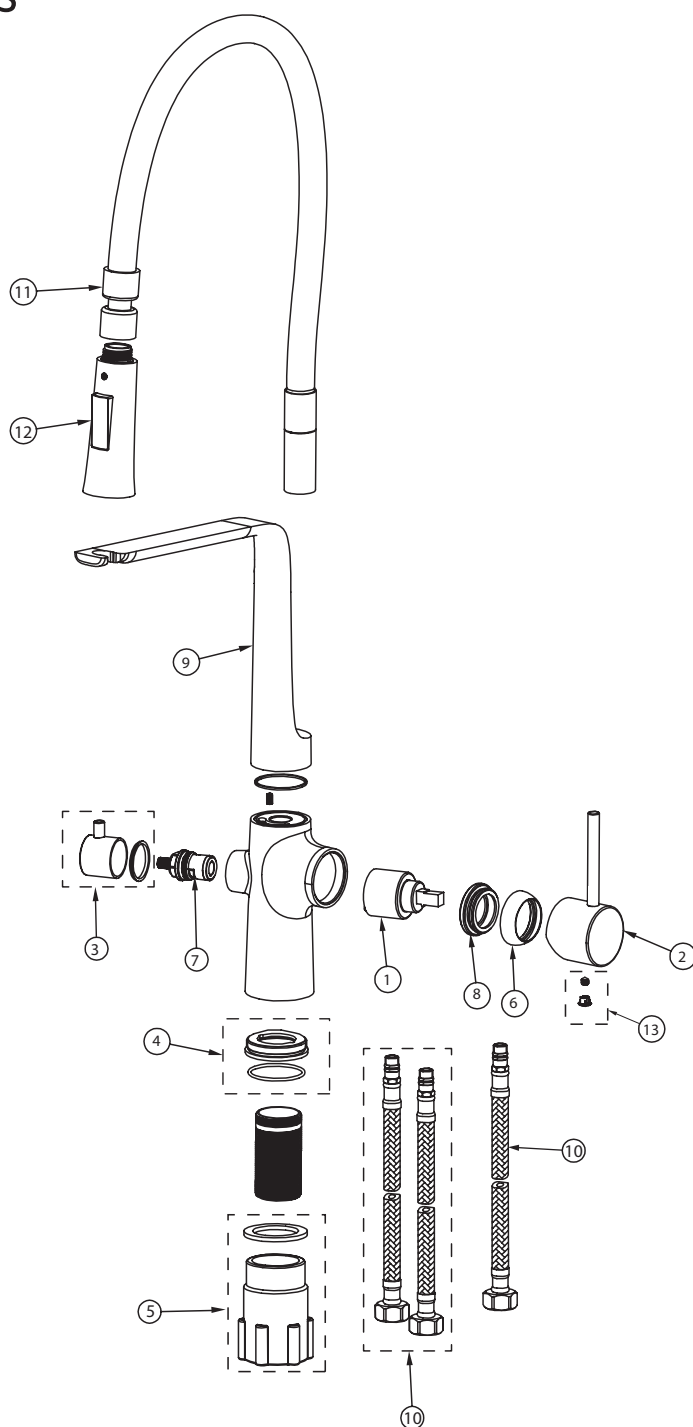

Hafa® Verge

Art: 1382000, 1382001

Spare Parts

Hafa®

Hafa
Svarvaregatan 5, Box 525
SE-301 80 Halmstad
SWEDEN

Garanti/Warranty.
Service, resevdelar/spare-parts
Sweden: Tel: +46 (0)35 15 44 75
Norway: Tel: +47 69 31 02 30
Finland: Puh: 0207 43 50 00

www.hafa.se
www.hafa.dk
www.hafabad.no
www.hafa.se
www.hafabathroom.ru
www.hafa.eu

E-mail:
service@hafa.se
service@hafabad.no