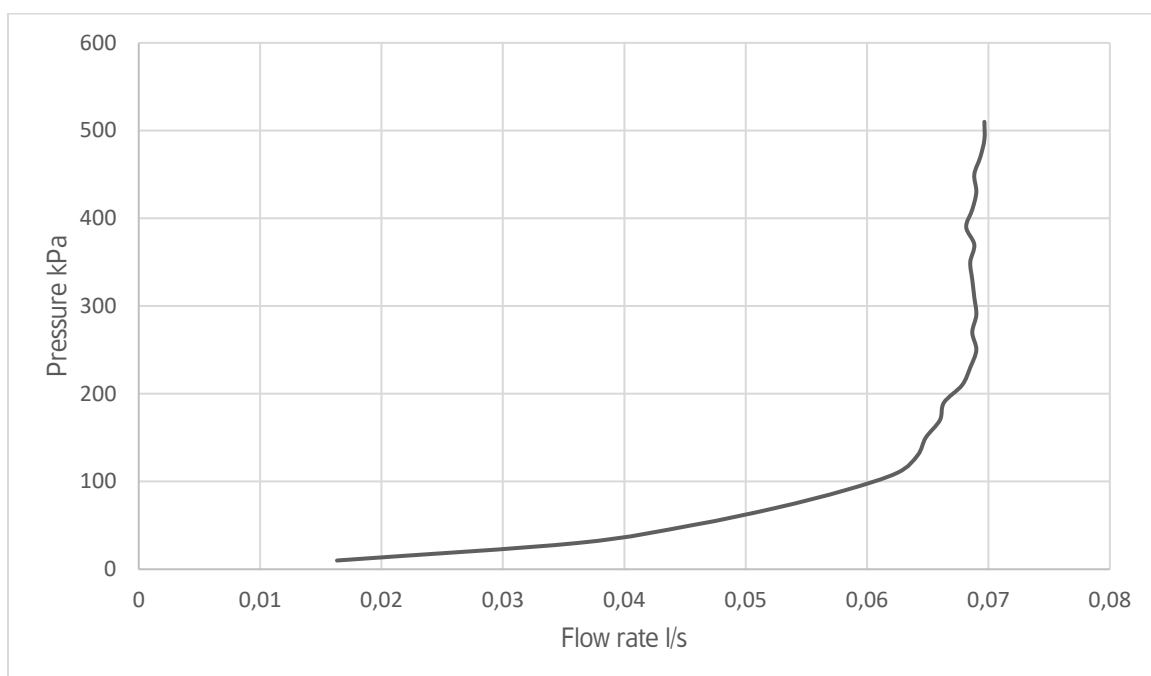

Flow

Flow chart

Hafa
Svarvaregatan 5, Box 525
SE-301 80 Halmstad
SWEDEN

Garanti/Warranty.
Service, resevdelar/spare-parts
Sweden: Tel: +46 (0)35 15 44 75
Norway: Tel: +47 69 31 02 30
Finland: Puh: 0207 43 50 00