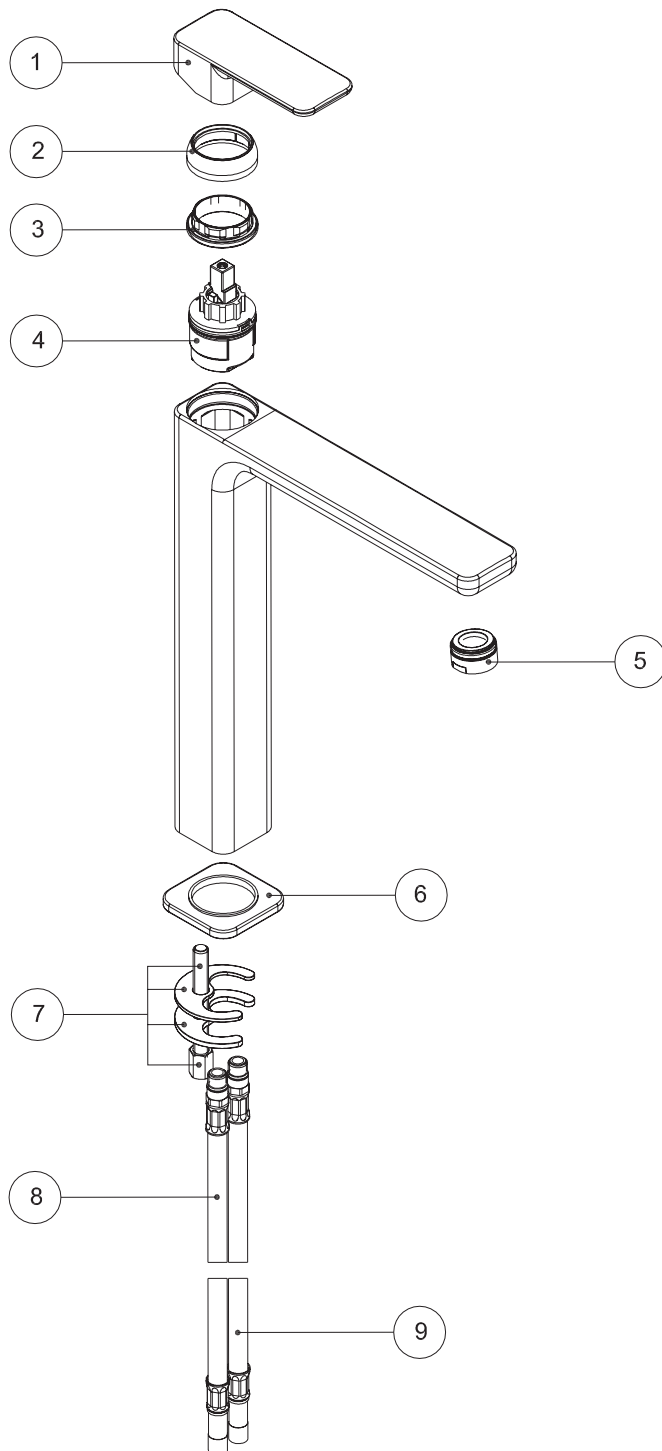

Hafa® Smooth High

Art: 1381055, 1381056, 1381057

Spare Parts

Hafa®

Hafa
Svarvaregatan 5, Box 525
SE-301 80 Halmstad
SWEDEN

Garanti/Warranty.
Service, resevdelar/spare-parts
Sweden: Tel: +46 (0)35 15 44 75
Norway: Tel: +47 69 31 02 30
Finland: Puh: 0207 43 50 00

www.hafa.se
www.hafa.dk
www.hafabad.no
www.hafa.se
www.hafabathroom.ru
www.hafa.eu

E-mail:
service@hafa.se
service@hafabad.no