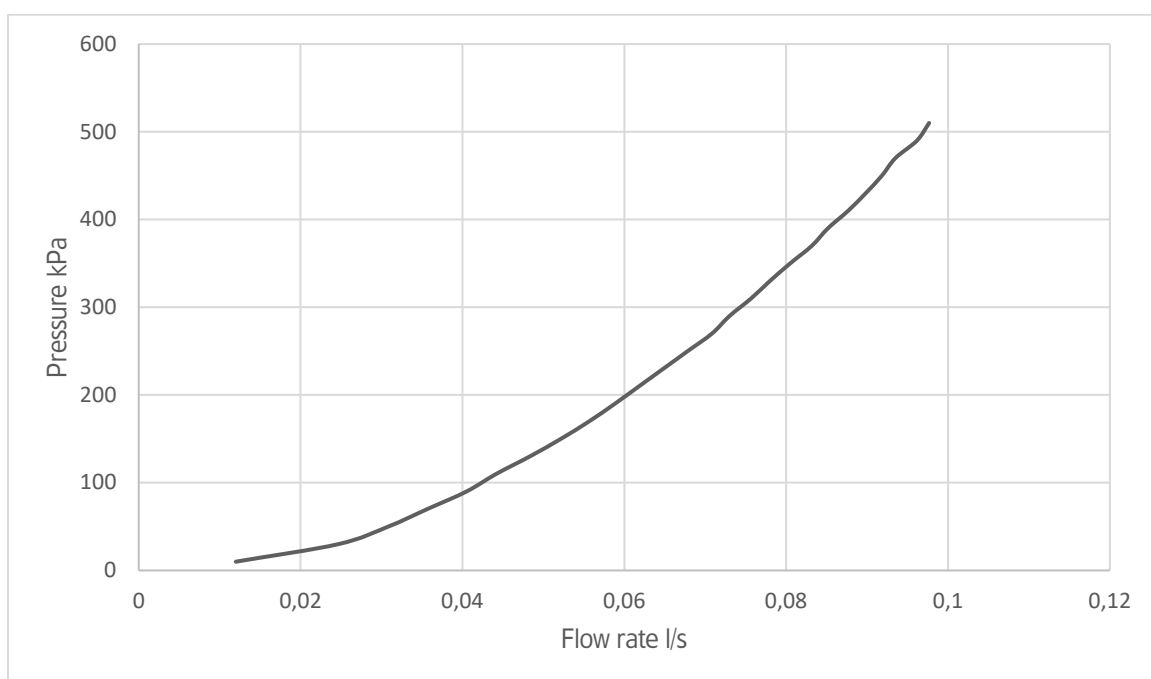

Hafa®

Mix Lean E

Flow chart

Hafa®

Hafa
Svarvaregatan 5, Box 525
SE-301 80 Halmstad
SWEDEN

Garanti/Warranty.
Service, resevdelar/spare-parts
Sweden: Tel: +46 (0)35 15 44 75
Norway: Tel: +47 69 31 02 30
Finland: Puh: 0207 43 50 00