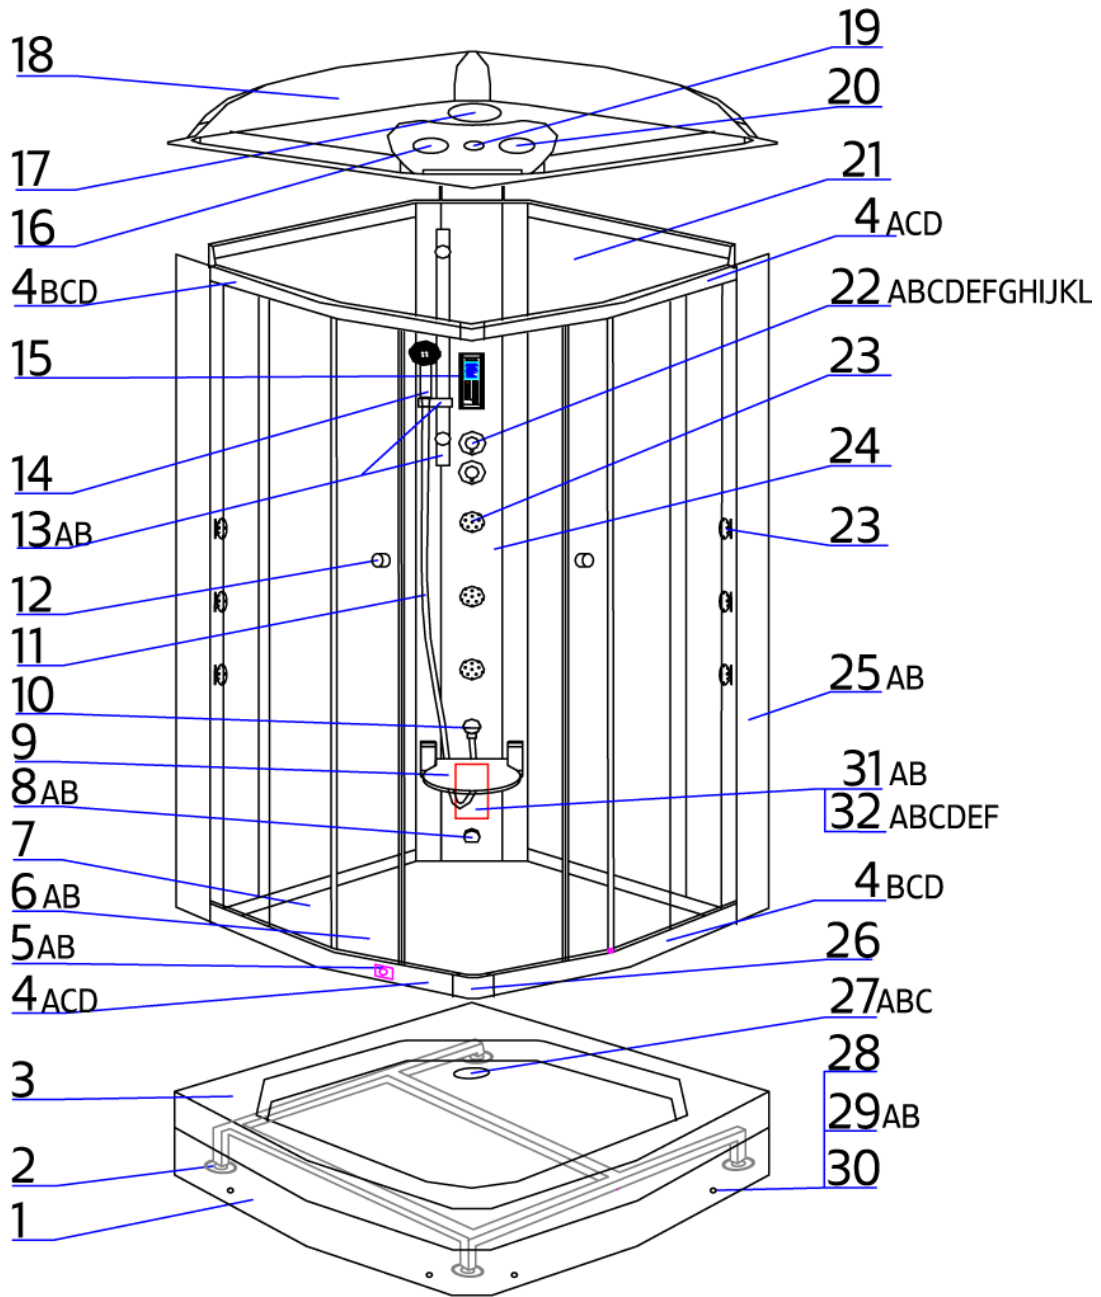

Hafa® Steamer 95SQ

33-42
on backside of Steamer

SKETCH NO.	SPAREPARTNO.	HAFA STEAMER 95SQ	HAFA STEAMER 95SQ	PICTURE
1	9300206	STEAMER 95SQ FRONT VIT	skirt	
1	9300207	STEAMER 95DQ FRONT GRÅ	skirt	
2	9300001	STEAMER FOT ALLA	foot	
3	9300208	STEAMER 95SQ KAR VIT	Tray complete and fully assembled	
3	9300209	STEAMER 95SQ KAR GRÅ	Tray complete and fully assembled	
4A	9300210	STEAMER 95SQ NED VÄ/ÖVR HÖ PROF	Guide rail lower left / upper right	
4B	9300211	STEAMER 95SQ ÖVR VÄ/NED HÖ PROF	Guide rail upper left / lower right	
4C	9300212	STEAMER 95SQ LIST TILL PROFIL	Gasket for guide rail	
4D	9300176	STEAMER 90P GLASHÅLLARE	Glas holder	
5A	9306002	STEAMER 95 SQ HJULSET 6MM (ERSÄTTNINGS ARTIKEL)	wheel	
5B	9300183	STEAMER/BALTIC DÖRRSTOPP	door stopper	
6A	9300215	STEAMER 95SQ GLASDÖRR ST	Bending movable glass incl magnetic profile	
6A	9300216	STEAMER 95SQ GLASDÖRR SS	Bending movable glass incl magnetic profile	
6B	9300004	STEAMER 90/108/130 MAGNETLIST	Magnetic door profile complete	
7	9300218	STEAMER 95SQ RUND FASTV ST	Bending fixed glass	
7	9300219	STEAMER 95SQ RUND FASTV SS	Bending fixed glass	
8A	9300335	STEAMER 120SQ ÅNGKOPP	steam drug box	
8B	9300058	STEAMER ÅNGGENOMFÖRING	Steam outlet	
9	9300291	STEAMER 90G SITS	Seat	
10	9300266	STEAMER 160 DUSCHSLANG	Shower seat	
11	9300061	STEAMER FOTMASSAGE SLANG 120CM	Shower hose	
12	9300220	STEAMER 95SQ HANDTAG	Round handle	