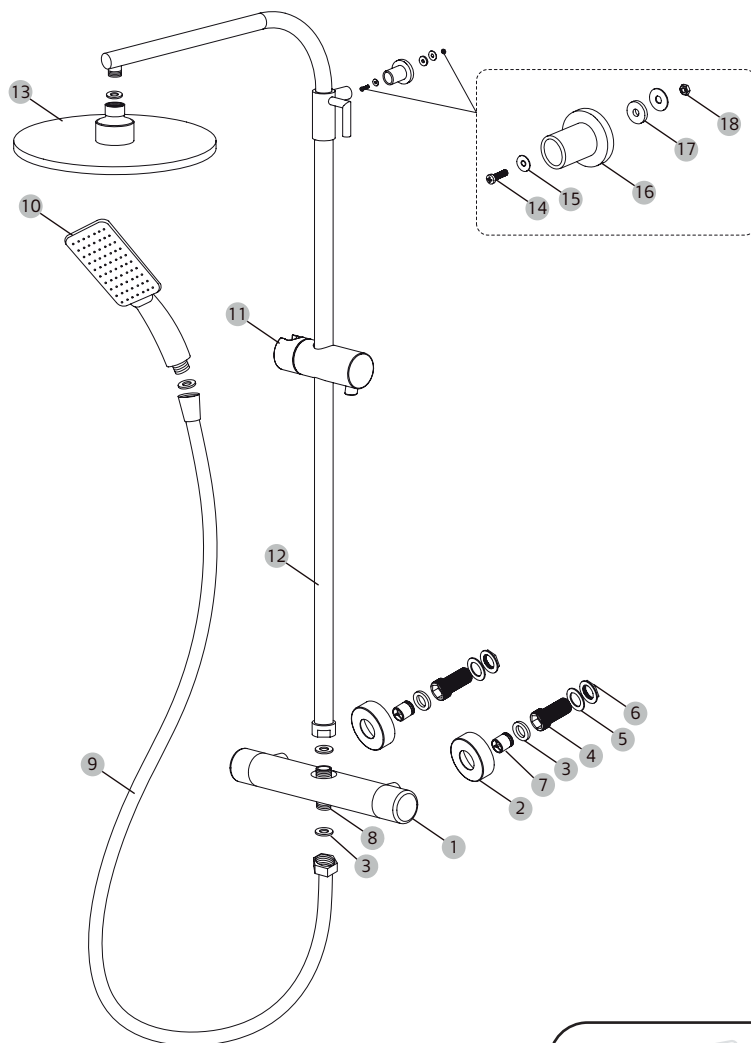

Hafa® Breeze Deluxe

Art: 1450761

Spare Parts

Hafa®

Hafa
Svarvaregatan 5, Box 525
SE-301 80 Halmstad
SWEDEN

Garanti/Warranty.
Service, resevdelar/spare-parts
Sweden: Tel: +46 (0)35 15 44 75
Norway: Tel: +47 69 31 02 30
Finland: Puh: 0207 43 50 00

www.hafa.se
www.hafa.dk
www.hafabad.no
www.hafa.se
www.hafabathroom.ru
www.hafa.eu

E-mail:
service@hafa.se
service@hafabad.no