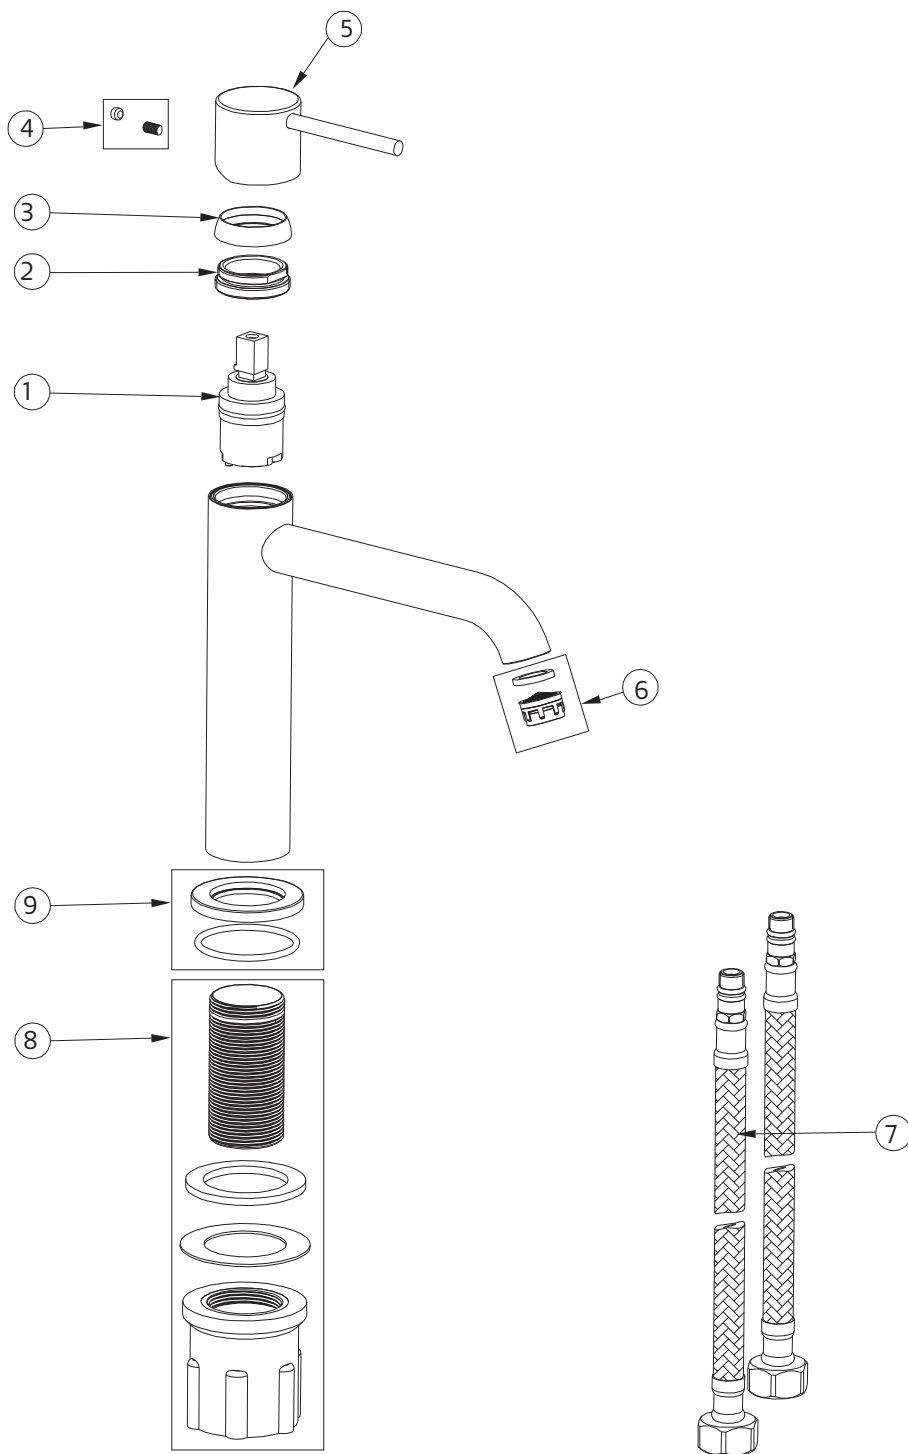

Hafa® WIND

Art: 1381410, 1381411

Spare Parts

Hafa®

Hafa
Svarvaregatan 5, Box 525
SE-301 80 Halmstad
SWEDEN

Garanti/Warranty.
Service, resevdelar/spare-parts
Sweden: Tel: +46 (0)35 15 44 75
Norway: Tel: +47 69 31 02 30
Finland: Puh: 0207 43 50 00

www.hafa.se
www.hafa.dk
www.hafabad.no
www.hafa.se
www.hafabathroom.ru
www.hafa.eu

E-mail:
service@hafa.se
service@hafabad.no