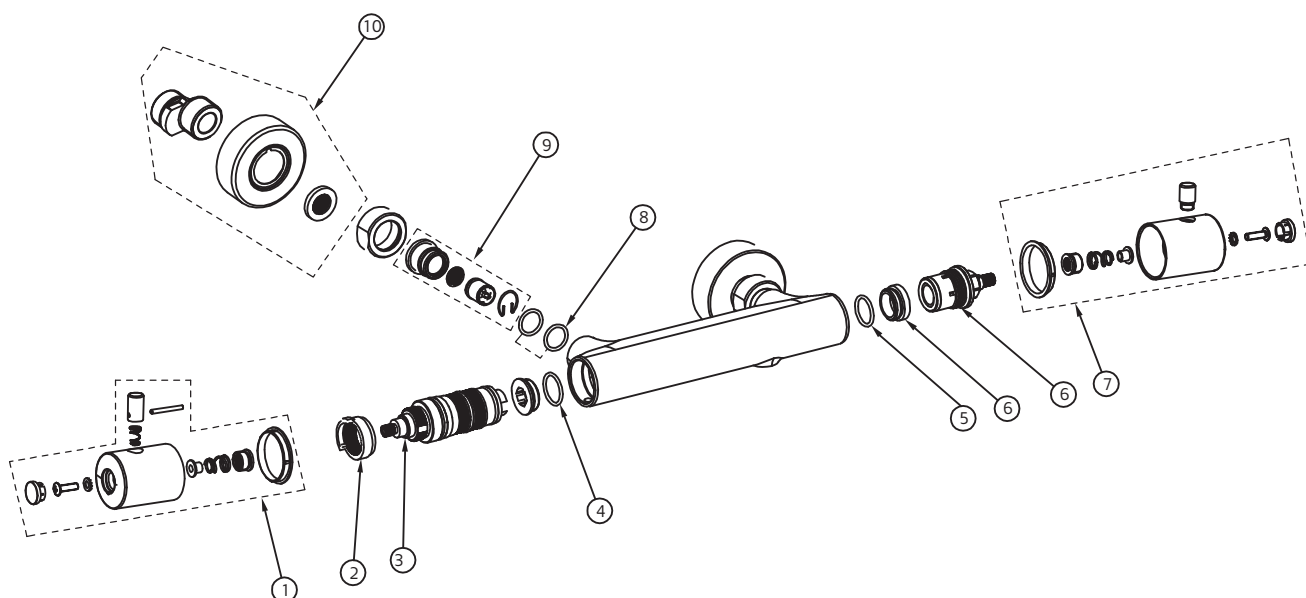

Hafa® Fine

Art: 1381870, 1381871, 1381873, 1381874

Spare Parts

Hafa®

Hafa
Svarvaregatan 5, Box 525
SE-301 80 Halmstad
SWEDEN

Garanti/Warranty.
Service, resevdelar/spare-parts
Sweden: Tel: +46 (0)35 15 44 75
Norway: Tel: +47 69 31 02 30
Finland: Puh: 0207 43 50 00

www.hafa.se
www.hafa.dk
www.hafabad.no
www.hafa.se
www.hafabathroom.ru
www.hafa.eu

E-mail:
service@hafa.se
service@hafabad.no