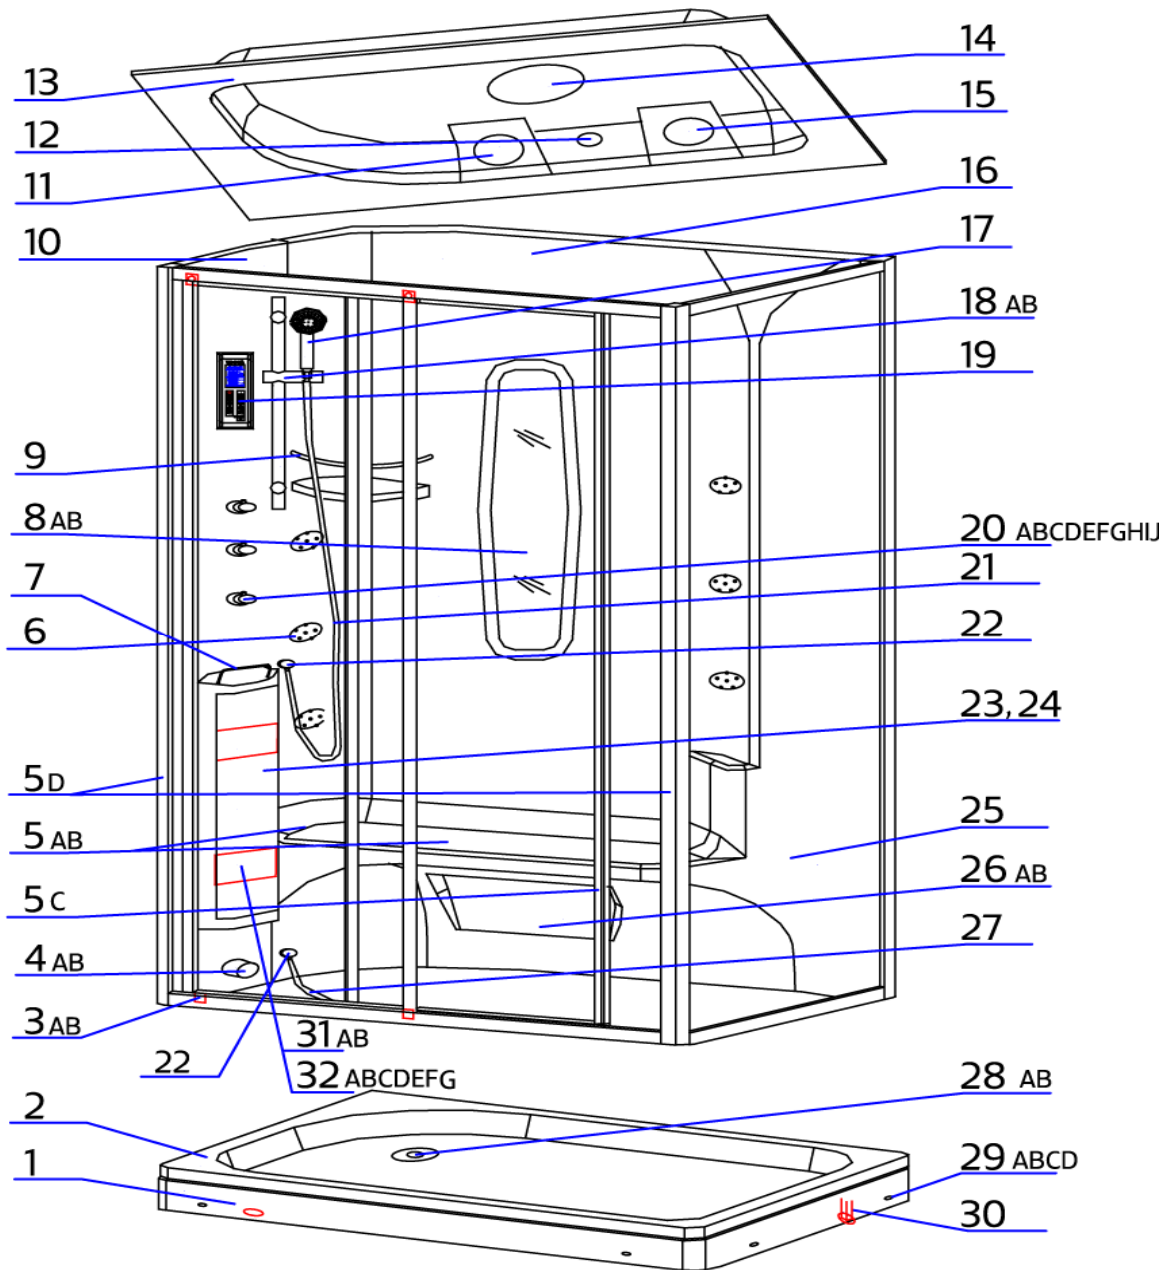

ART: 120 H/ 1446220, 1446225, 1446230, 1446235, 1446376, 1446381, 1446386, 1446391
120 V/ 1446330, 1446335, 1446340, 1446345, 1446350, 1446355, 1446360, 1446365

Hafa® Steamer 120 SQ

33-42
on backside of Steamer

ART: 120 H/ 1446220, 1446225, 1446230, 1446235, 1446376, 1446381, 1446386, 1446391
 120 V/ 1446330, 1446335, 1446340, 1446345, 1446350, 1446355, 1446360, 1446365

SKETCHNO.	SPAREPARTNO.	HAFA STEAMER 120SQ	HAFA STEAMER 120SQ	PICTURE
1	9300327	STEAMER 120SQ FRONT HÖ VIT	tray skirt white right	
1	9300328	STEAMER 120SQ FRONT VÄ VIT	tray skirt white left	
1	9300329	STEAMER 120SQ FRONT HÖ GRÅ	tray skirt grey right	
1	9300330	STEAMER 120SQ FRONT VÄ GRÅ	tray skirt grey left	
2	9300331	STEAMER 120SQ HÖ VIT	tray white right (fully assembled)	
2	9300332	STEAMER 120SQ VÄ VIT	tray white left (fully assembled)	
2	9300333	STEAMER 120SQ HÖ GRÅ	tray grey right (fully assembled)	
2	9300334	STEAMER 120SQ VÄ GRÅ	tray grey left (fully assembled)	
3A	9300241	STEAMER 120/160/180 HJULSATS	small plastic spare parts	
3B	9300183	STEAMER/BALTIC DÖRRSTOPP	door stopper	
4A	9300057	STEAMER ÅNGUTKAST VIT	steam essence box	
4A	9300335	STEAMER 120SQ ÅNGKOPP	steam essence box	
4B	9300058	STEAMER ÅNGGENOMFÖRING	Steam outlet	
5A	9300336	STEAMER 120SQ FRÄ DÖRR ST	Front movable glass with profiles and gaskets fully assembled	
5A	9300337	STEAMER 120SQ FRÄ DÖRR SS	Rear movable glass with profiles and gaskets fully assembled	
5B	9300338	STEAMER 120SQ BAK DÖRR ST	Front movable glass with profiles and gaskets fully assembled	
5B	9300339	STEAMER 120SQ BAK DÖRR SS	Rear movable glass with profiles and gaskets fully assembled	
5C	9300340	STEAMER 120SQ MAGN LIST DÖRR	Magnetic gasket (door profile)	
5D	9300341	STEAMER 120SQ MAGN LIST RAM	Magnetic gasket (frame profile)	
5D	9300342	STEAMER 120SQ RAMPROF VÄ	Magnetic frame profile left	
5D	9300343	STEAMER 120SQ RAMPROF HÖ	Magnetic frame profile right	