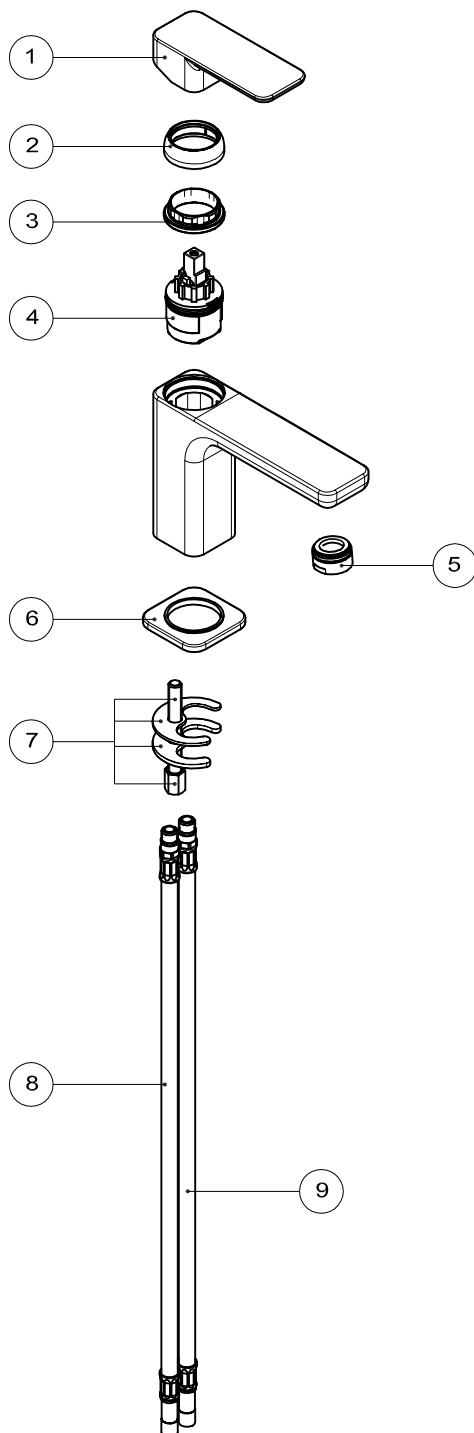

Hafa® Smooth

Art: 1381050, 1381051, 1381052

Spare Parts

Hafa®

Hafa
Svarvaregatan 5, Box 525
SE-301 80 Halmstad
SWEDEN

Garanti/Warranty.
Service, resevdelar/spare-parts
Sweden: Tel: +46 (0)35 15 44 75
Norway: Tel: +47 69 31 02 30
Finland: Puh: 0207 43 50 00

www.hafa.se
www.hafa.dk
www.hafabad.no
www.hafa.se
www.hafabathroom.ru
www.hafa.eu

E-mail:
service@hafa.se
service@hafabad.no