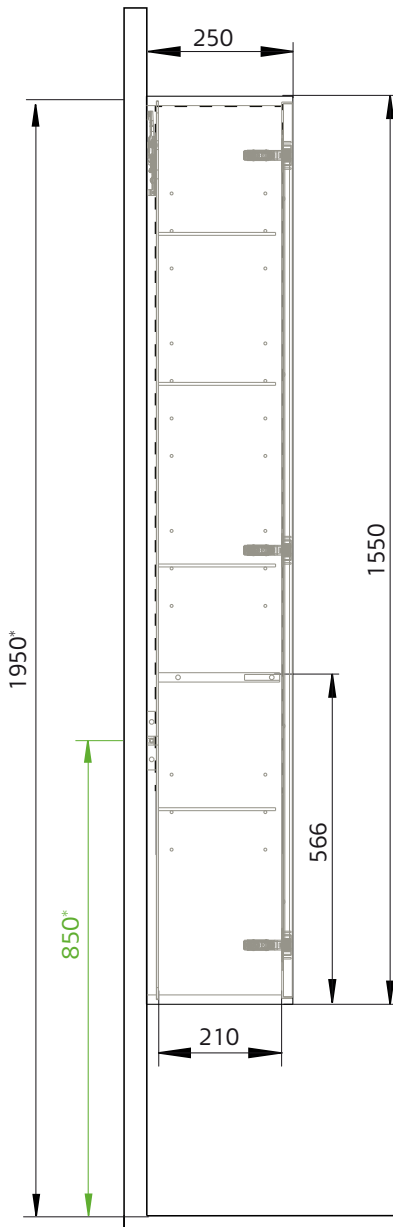

Hafa[®] Edge

Art.nr 1590370, 1590372

TOP

BACK

SIDE

* Recommended positioning

2026-06-23