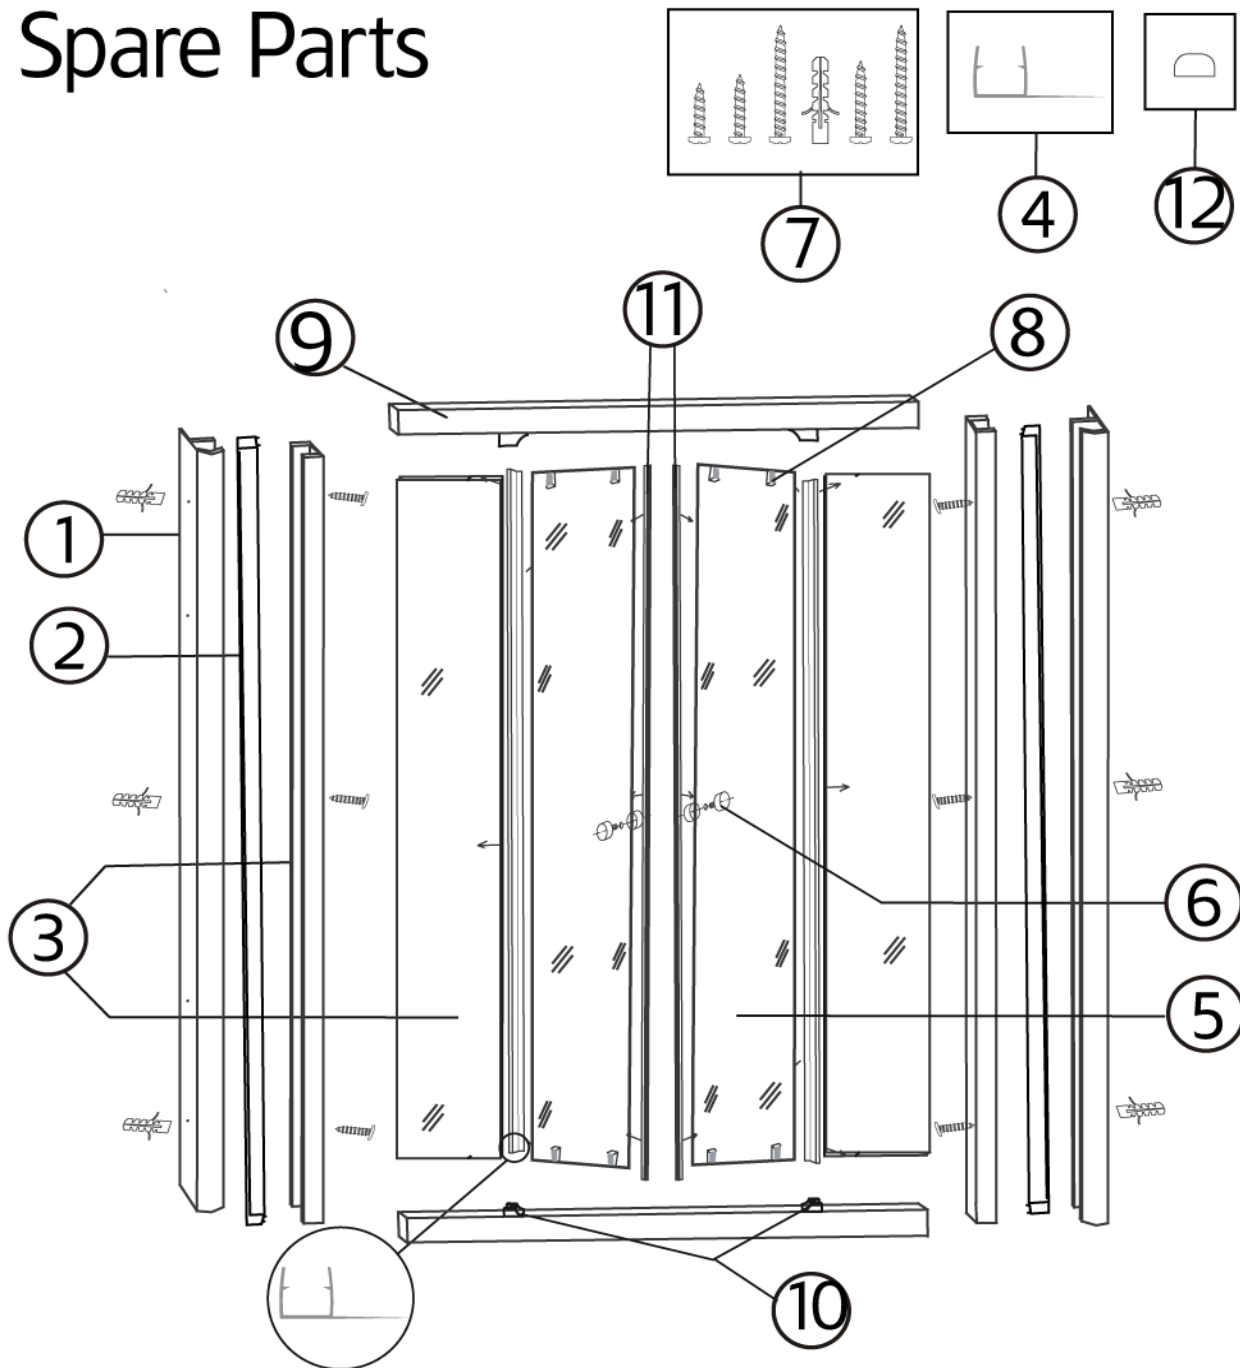

Hafa® Glacier 2D

Art 1472235, 1472240, 1472245, 1472250, 1472255,
1472335, 1472340, 1472345, 1472350, 1472355

Spare Parts

Hafa®

Hafa
Svarvaregatan 5, Box 525
SE-301 80 Halmstad
SWEDEN

www.hafa.se
www.hafa.dk
www.hafabad.no
www.hafa.fi
www.hafabathroom.ru
www.hafa.eu

E-mail:
service@hafa.se