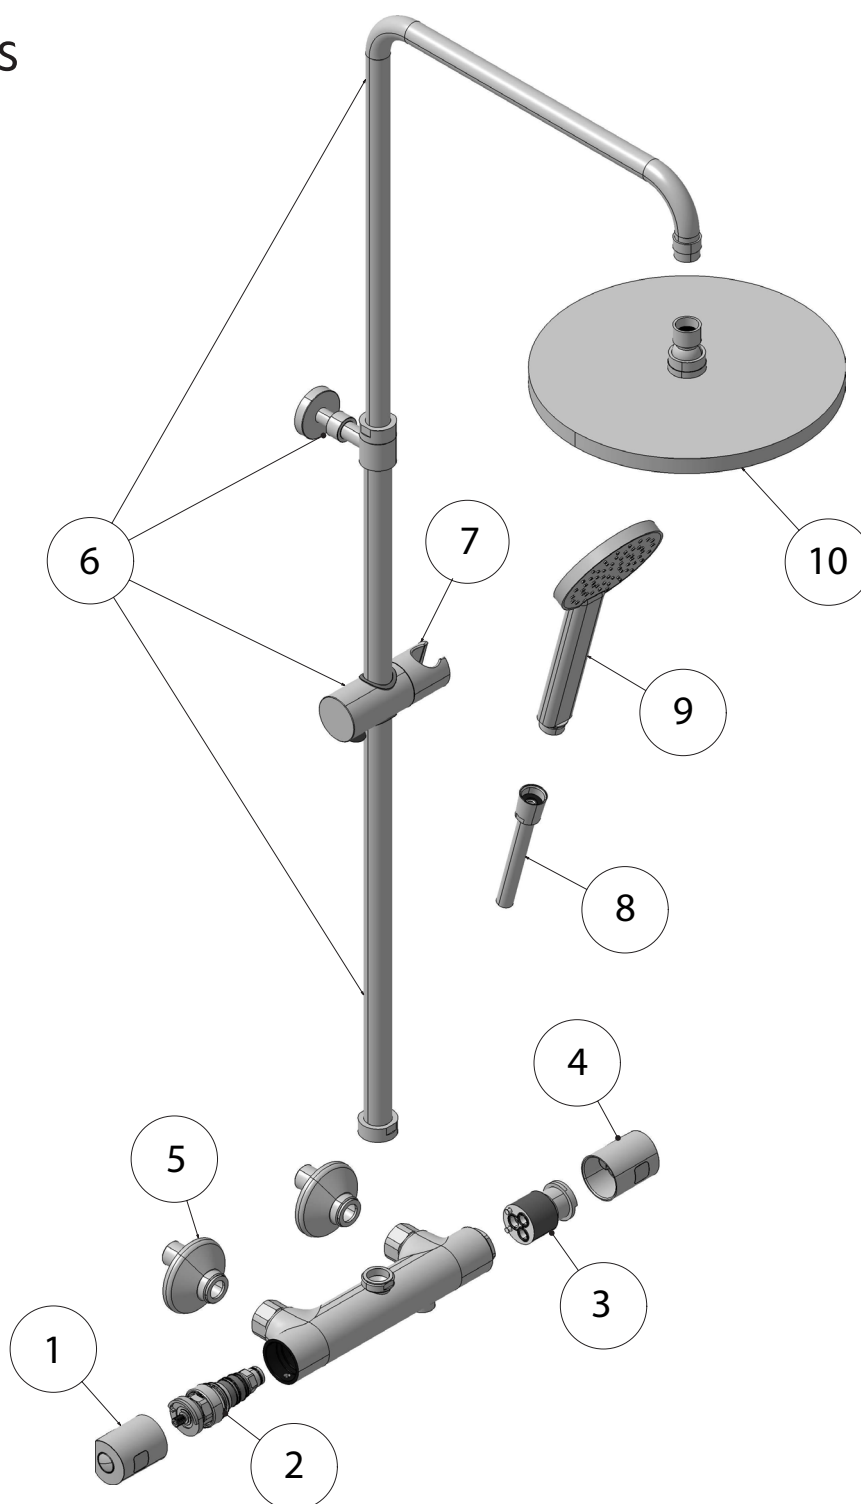

Hafa® PURE ROUND

Art: 1381520, 1381525

Spare Parts

Hafa®

Hafa
Svarvaregatan 5, Box 525
SE-301 80 Halmstad
SWEDEN

Garanti/Warranty.
Service, resevdelar/spare-parts
Sweden: Tel: +46 (0)35 15 44 75
Norway: Tel: +47 69 31 02 30
Finland: Puh: 0207 43 50 00

www.hafa.se
www.hafa.dk
www.hafabad.no
www.hafa.se
www.hafabathroom.ru
www.hafa.eu

E-mail:
service@hafa.se
service@hafabad.no