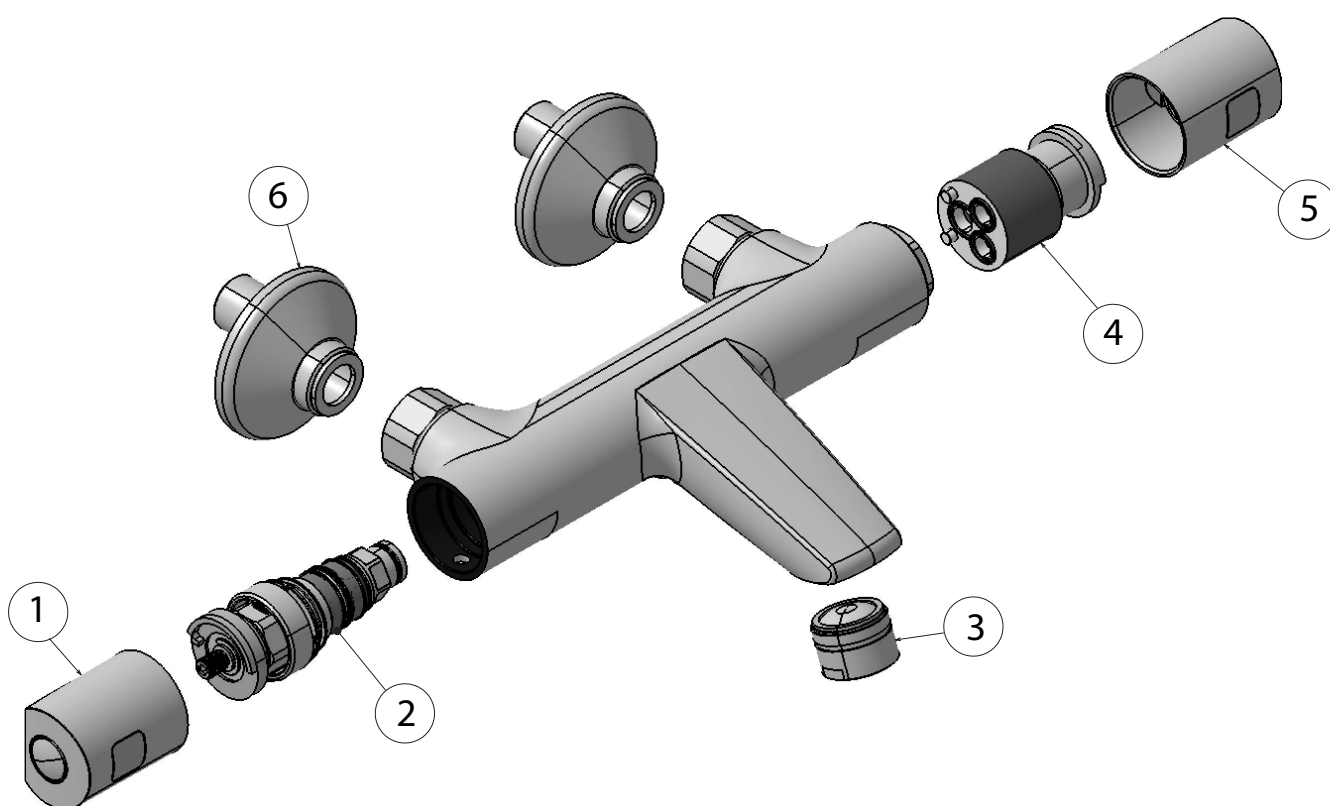

Hafa® PURE 38

Art: 1381510, 1381515

Spare Parts

Hafa®

Hafa
Svarvaregatan 5, Box 525
SE-301 80 Halmstad
SWEDEN

Garanti/Warranty.
Service, resevdelar/spare-parts
Sweden: Tel: +46 (0)35 15 44 75
Norway: Tel: +47 69 31 02 30
Finland: Puh: 0207 43 50 00

www.hafa.se
www.hafa.dk
www.hafabad.no
www.hafa.se
www.hafabathroom.ru
www.hafa.eu

E-mail:
service@hafa.se
service@hafabad.no